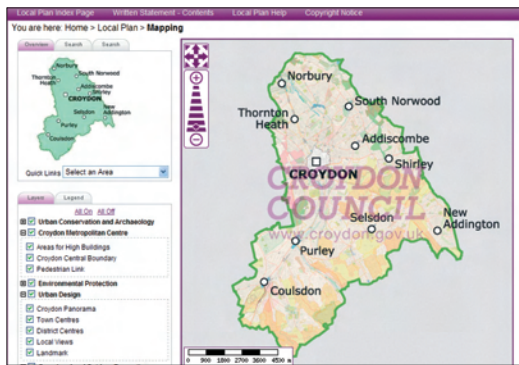

publish |
planvu allows you to
publish your maps from
any GIS software